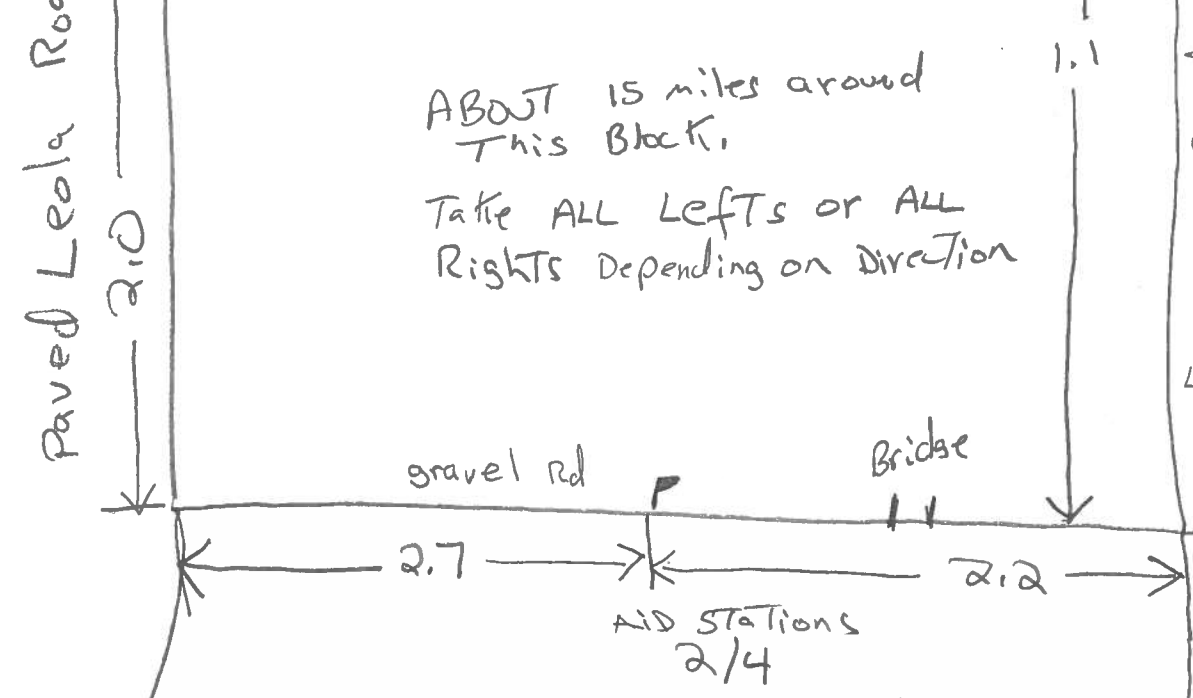

ABOUT 15 miles around
 This Block.
 Take ALL LEFTS or ALL
 RIGHTS Depending on Direction

Lat 34° 19' 18"
 Long 87° 17' 56"
 Pine Torch Church

NOT TO SCALE